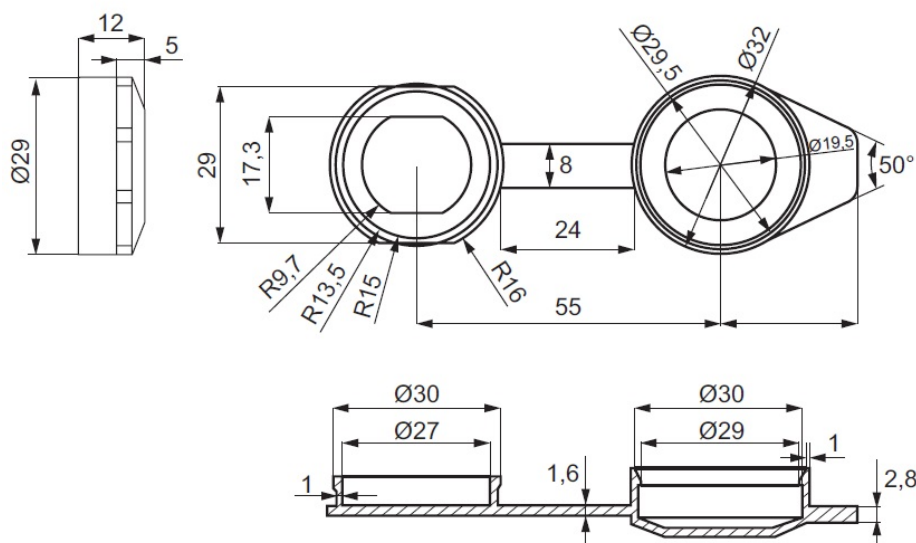

PRODUCT SHEET

Description:

Plastic Cover Cap F/Cam locks 1900 Series, Black PE

Item number:

14.04.560-0

Units	Box	Carton	HS Code	Barcode
Pcs.	50	200	3926909790	
				5704866482202

SISO A/S

Mileparken 11
DK-2740 Skovlunde
Denmark
VAT: DK 24786013